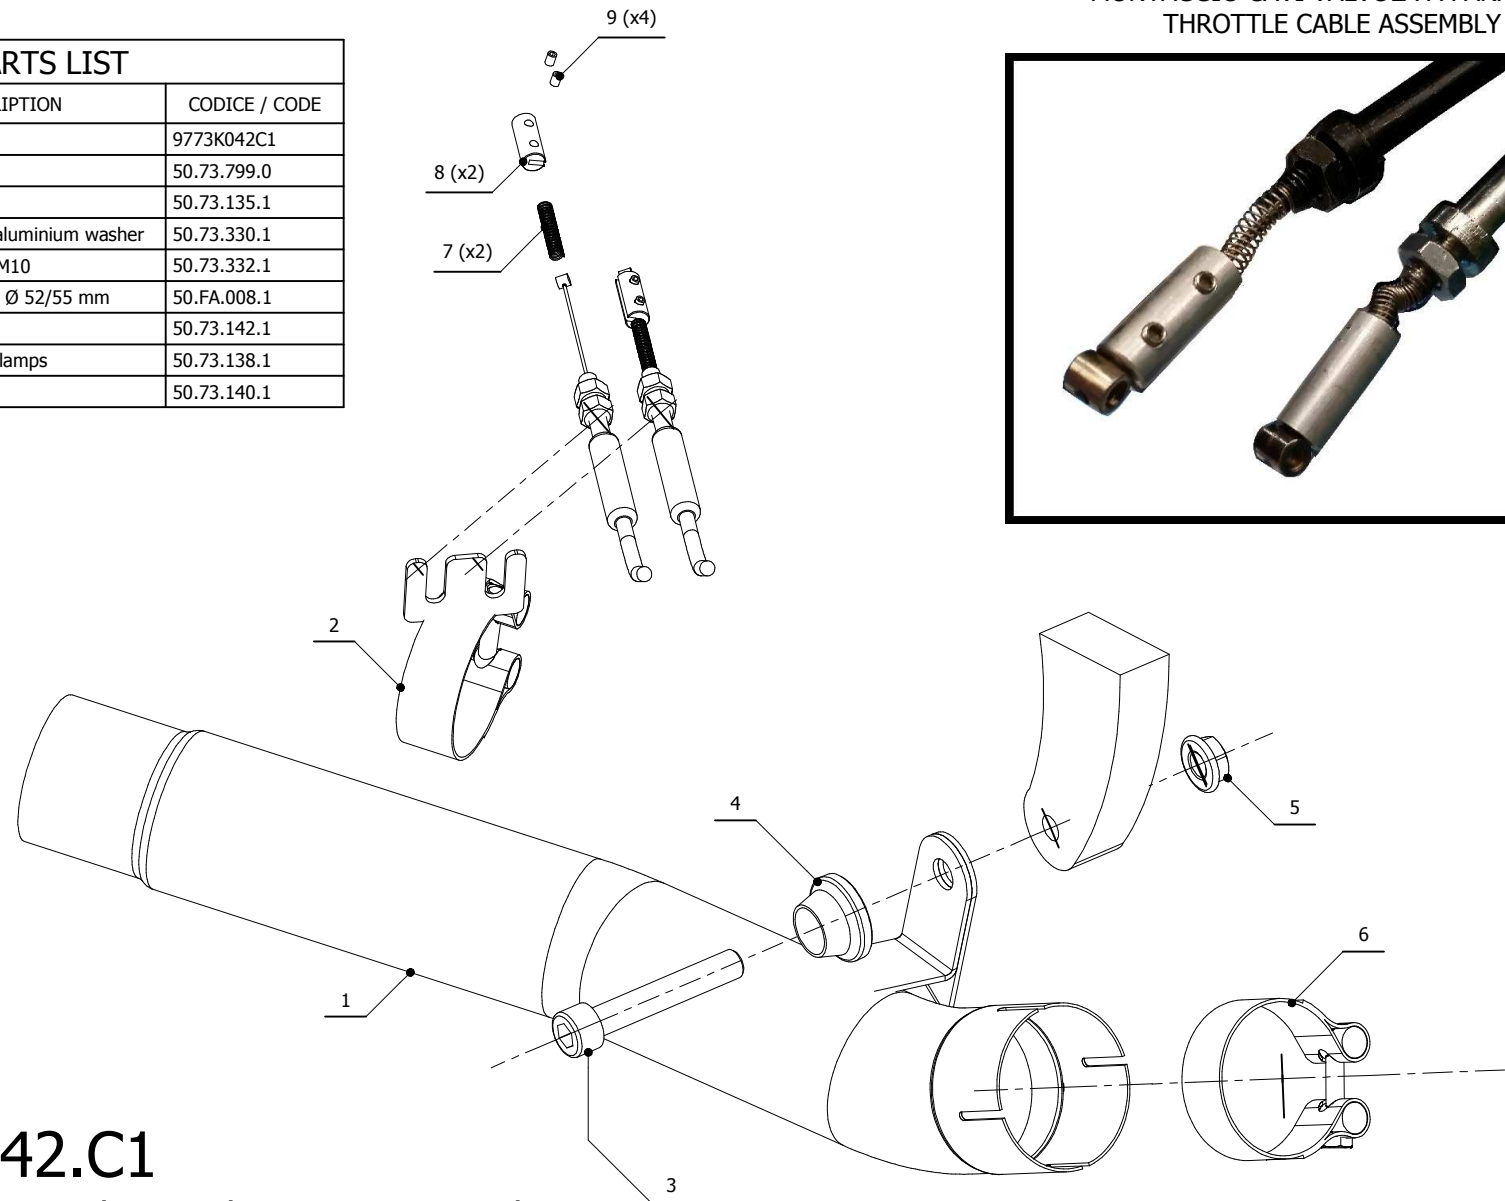

MODEL KAWASAKI ZX-10 R

YEAR 2016

LINE SPORT

MUFFLER ELIMINA KAT / NO KAT

SCHEMATIC

ELENCO PARTI / PARTS LIST

#	QTÀ / QTY	DESCRIZIONE / DESCRIPTION	CODICE / CODE
1	1	Tubo elimina Kat / No Kat pipe	9773K042C1
2	1	Fascetta passacavi / fairlead clamp	50.73.799.0
3	1	Vite M10x60 / Screw M10x60	50.73.135.1
4	1	Rondella in alluminio nera / Black aluminium washer	50.73.330.1
5	1	Dado M10 flangiato / Flanged nut M10	50.73.332.1
6	1	Fascetta Ø 52/55 mm / Pipe clamp Ø 52/55 mm	50.FA.008.1
7	2	Molla / Spring	50.73.142.1
8	2	Morsetti in alluminio / Aluminium clamps	50.73.138.1
9	4	Grani M3 / Grub screws M3	50.73.140.1

MONTAGGIO CAVI VALVOLA A FARFALLA  
THROTTLE CABLE ASSEMBLY

**K.042.C1**

- Monta sia coi silenziatori MIVV che con lo scarico originale
- It fits both MIVV and genuine silencer