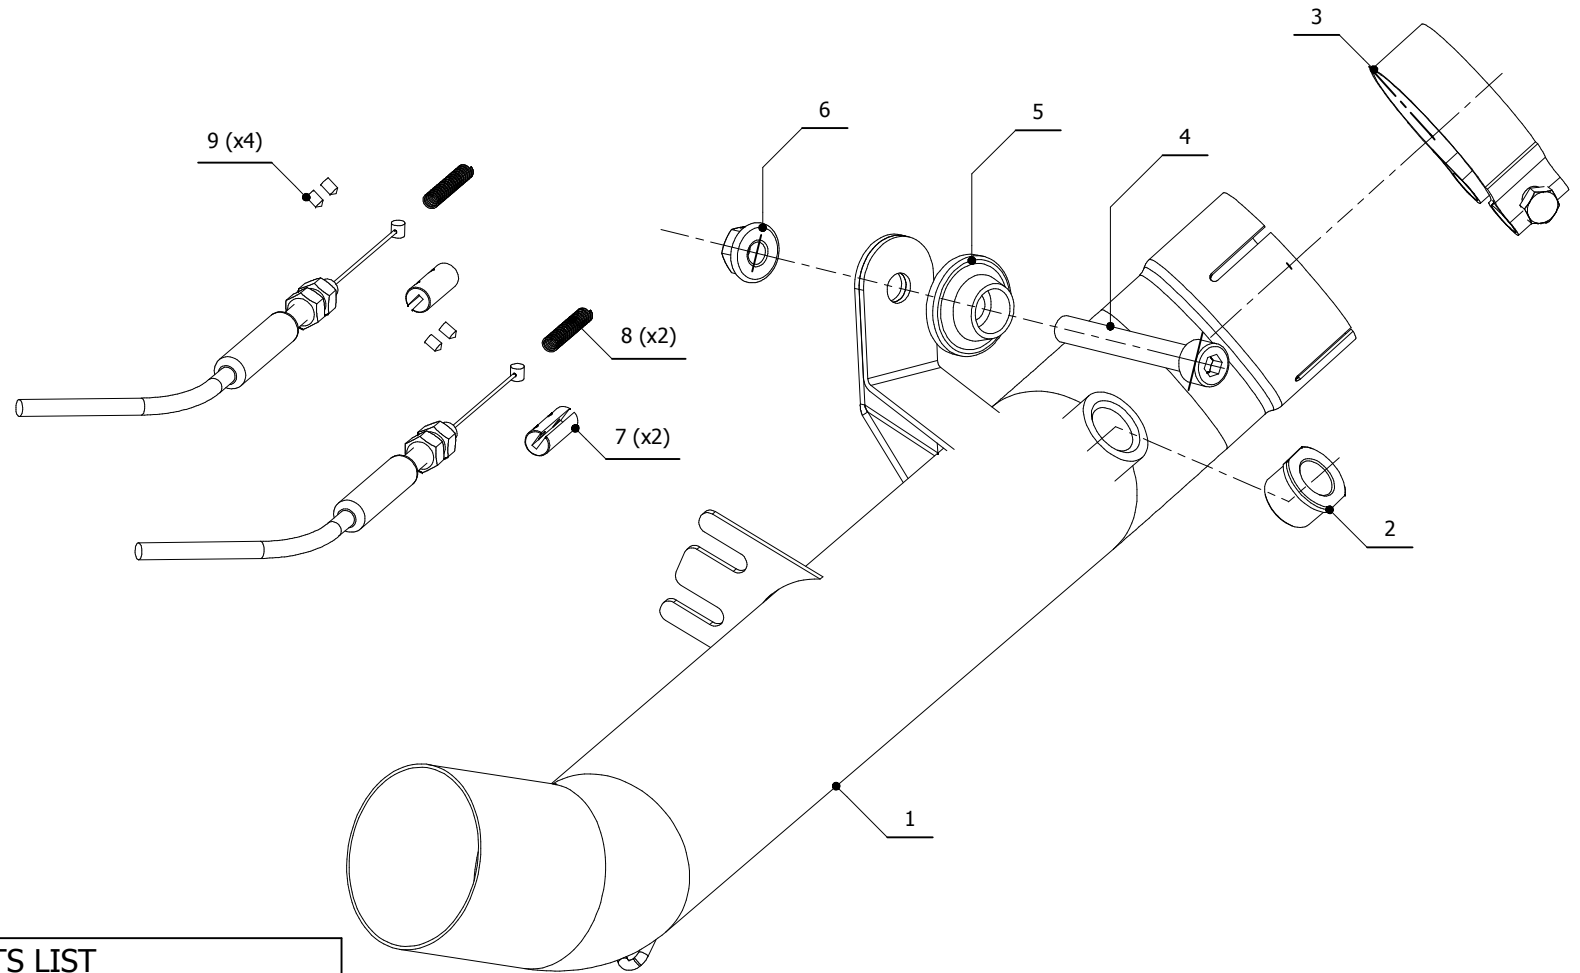

MODEL KAWASAKI ZX-10 R

YEAR 2011-->

LINE SPORT

MUFFLER ELIMINA KAT / NO KAT

SCHEMATIC

ELENCO PARTI / PARTS LIST

#	QTÀ / QTY	DESCRIZIONE / DESCRIPTION	CODICE / CODE
1	1	Tubo elimina Kat / Pipe no Kat	9773K026C1
2	1	Riduttore sonda lambda / Lambda probe reduction	50.73.340.1
3	1	Fascetta Ø 52/55 mm / Pipe clamp Ø 52/55 mm	50.FA.008.1
4	1	Vite M8x60 / Screw M8x60	50.73.078.1
5	1	Rondella in alluminio nera / Black aluminium washer	50.73.221.1
6	1	Dado 8 MA flangiato / Flanged nut 8 MA	50.73.052.1
7	2	Morsetti in alluminio / Aluminium clamps	50.73.138.1
8	2	Molla / Spring	50.73.142.1
9	4	Grani M3 / Grub screws M3	50.73.140.1